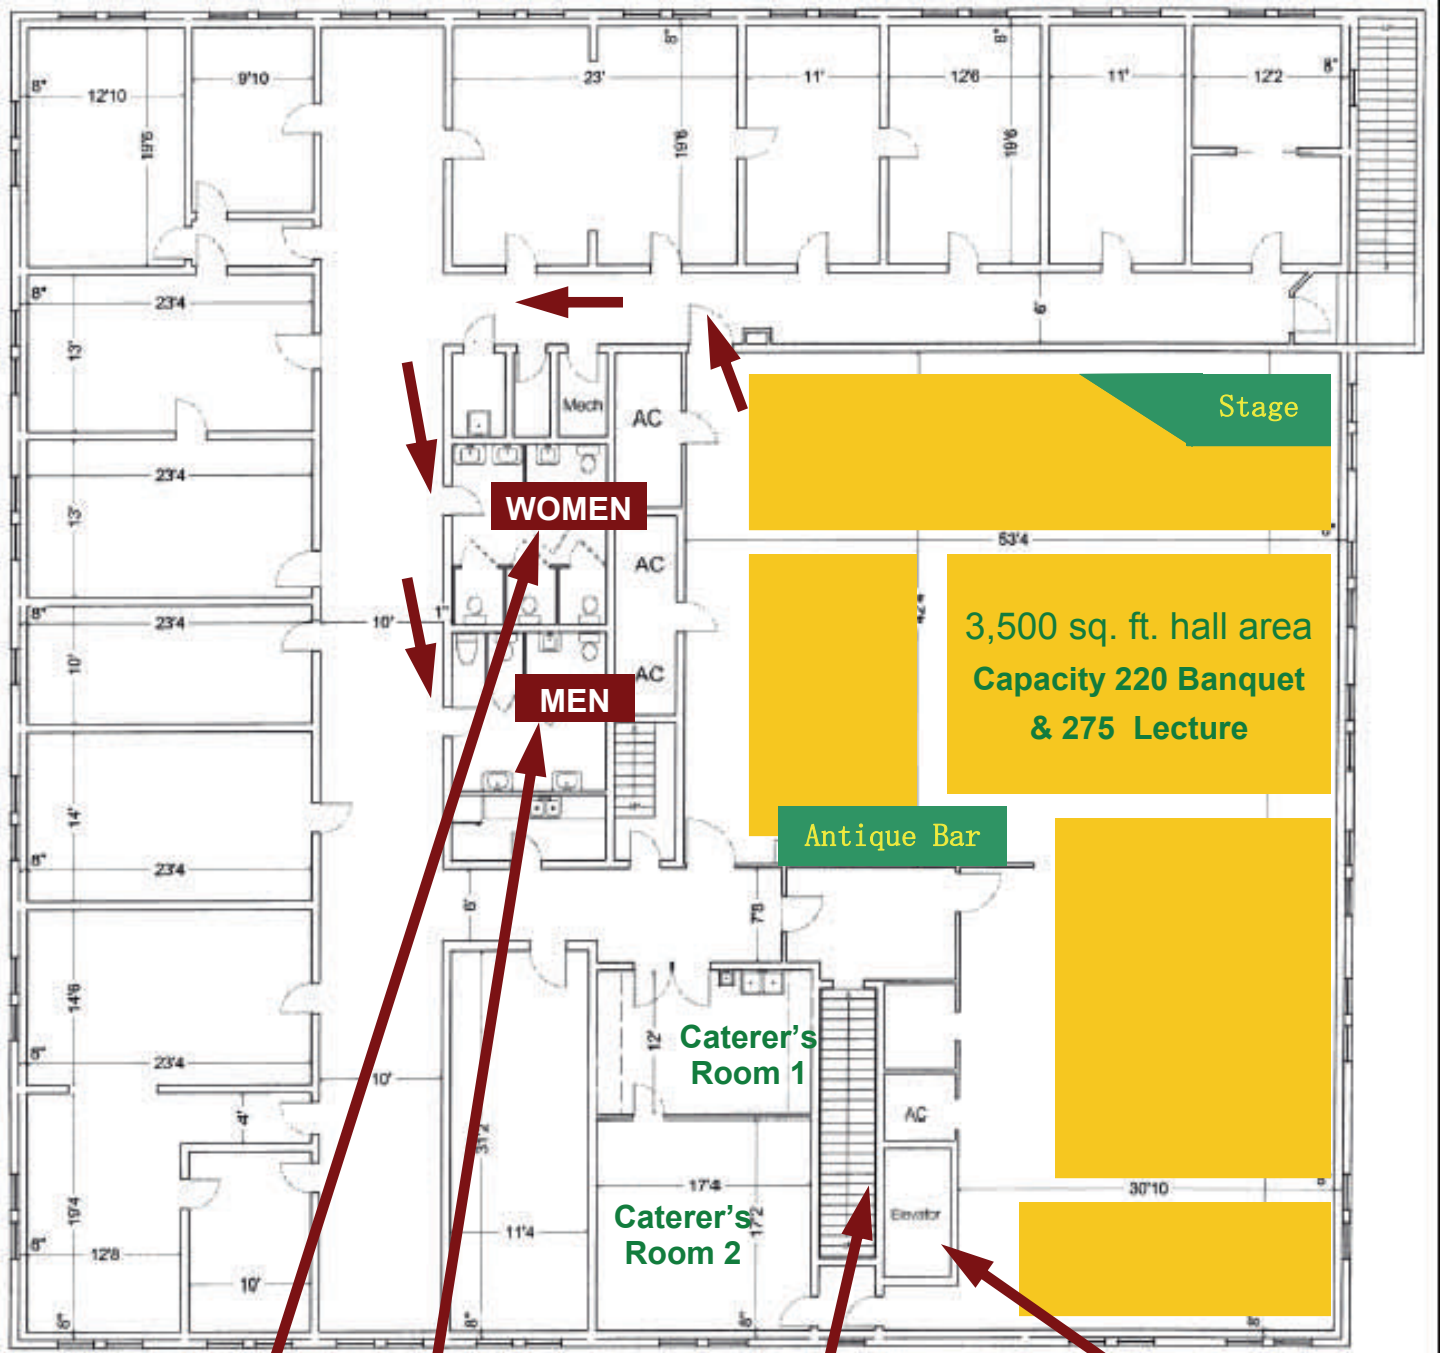

Circa 1889  
**Leesburg  
 Opera  
 House**

# FLOOR PLAN OF SECOND FLOOR

Fifth Street (west side of building)